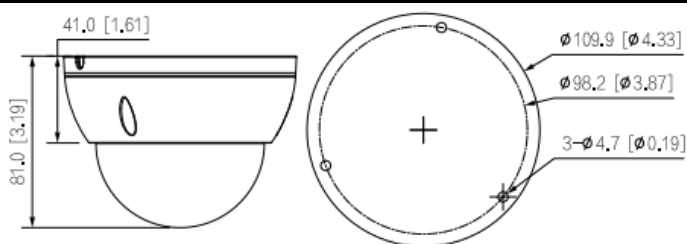

PFA150

PFB305W

PFA151

Installation Method

Dimensions mm (inch)

Technical Specification

Camera

Image Sensor	1/2.9" CMOS
Max. Resolution	2688 (H) × 1520 (V)
ROM	128 MB
RAM	128 MB
Scanning System	Progressive
Electronic Shutter Speed	Auto/Manual 1/3 s–1/100,000 s
Min. Illumination	0.006 lux@F1.6 (Color, 30 IRE) 0.0006 lux@F1.6 (B/W, 30 IRE) 0 lux (Illuminator on)
S/N Ratio	>56 dB
Illumination Distance	30 m (IR LED)
Illuminator On/Off Control	Auto / Manual
Illuminator Number	3 (IR LED)
Pan/Tilt/Rotation Range	Pan: 0°–355° Tilt: 0°–65° Rotation: 0°–355°

Technical Specification

Lens

Lens Type	Fixed focal			
Lens Mount	M12			
Focal Length	3,6 mm			
Max. Aperture	F1.6			
Field of View	H: 84°; V: 42°; D: 101°			
Iris Control	Fixed			
Close Focus Distance	1.7 m			
DORI Distance	Detect	Observe	Recognize	Identify
	85,4 m	34,2 m	17,1 m	8,5 m

Technical Specification

Structure

Casing Material	Metal
Product Dimensions	81.0 mm × Φ109.9 mm
Net Weight	0.34 kg
Gross Weight	0.49 kg