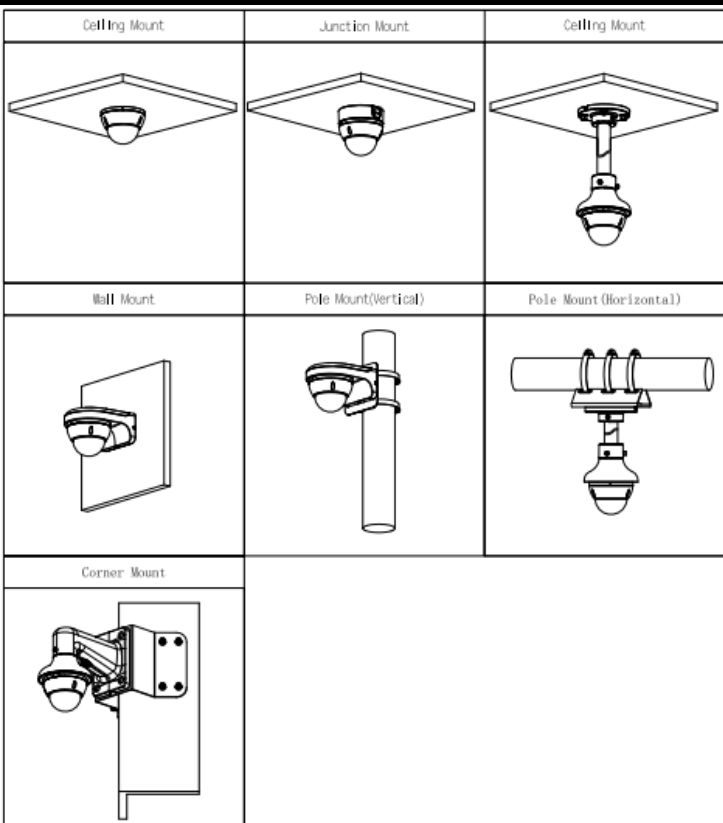

PFA150

PFB305W

PFA151

Installation Method

Dimensions mm (inch)

Technical Specification

Camera

Image Sensor	1/2.9" CMOS
Max. Resolution	2688 (H) × 1520 (V)
ROM	128 MB
RAM	128 MB
Scanning System	Progressive
Electronic Shutter Speed	Auto/Manual 1/3 s–1/100,000 s
Min. Illumination	0.006 lux@F1.6 (Color, 30 IRE) 0.0006 lux@F1.6 (B/W, 30 IRE) 0 lux (Illuminator on)
S/N Ratio	>56 dB
Illumination Distance	30 m (IR LED)
Illuminator On/Off Control	Auto / Manual
Illuminator Number	3 (IR LED)
Pan/Tilt/Rotation Range	Pan: 0°–355° Tilt: 0°–65° Rotation: 0°–355°